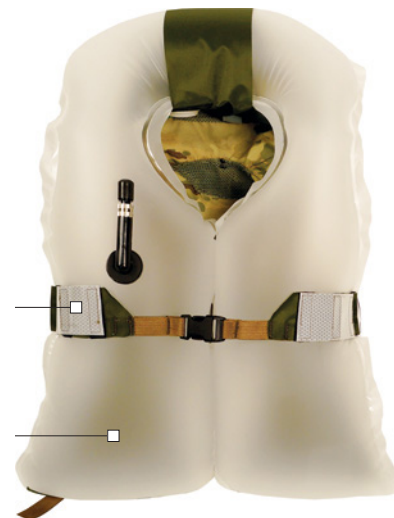

## FOR SPECIAL OPERATIONS FORCES

Following five years of extensive collaborative research and development, Mustang Survival's newest inflatable is the smallest self-righting inflatable PFD for maritime special operations on the market. Using advanced inflator technology co-developed with Hammar®, our exclusive new programmable automatic inflator offers ultimate control: the user can switch between inflation settings triggered by depth, time submerged in water, or a combination of both. The LPU will also be available in our standard HIT™ inflator, and new manual inflation system.

Almost invisible low-profile design allows full field of vision and head mobility without interfering with equipment.

The exclusive Programmable Automatic Inflator is triggered by water depth, time submerged in water, or a combination of both.

Easily connects to almost any armor carrier.

Weighing 1.2 lb., it is the smallest self-righting inflatable PFD for maritime special operations, providing 40 lbs of buoyancy.

Harness accessory allows device to be used as a stand-alone life vest with no armor carrier.

SIDE

BACK

INFLATED

SOLAS retro reflective tape attached to the bladder via hook and loop so that it can be removed or switched to GLINT tape by the user.

Inflation chamber has a new ultralight membrane film.